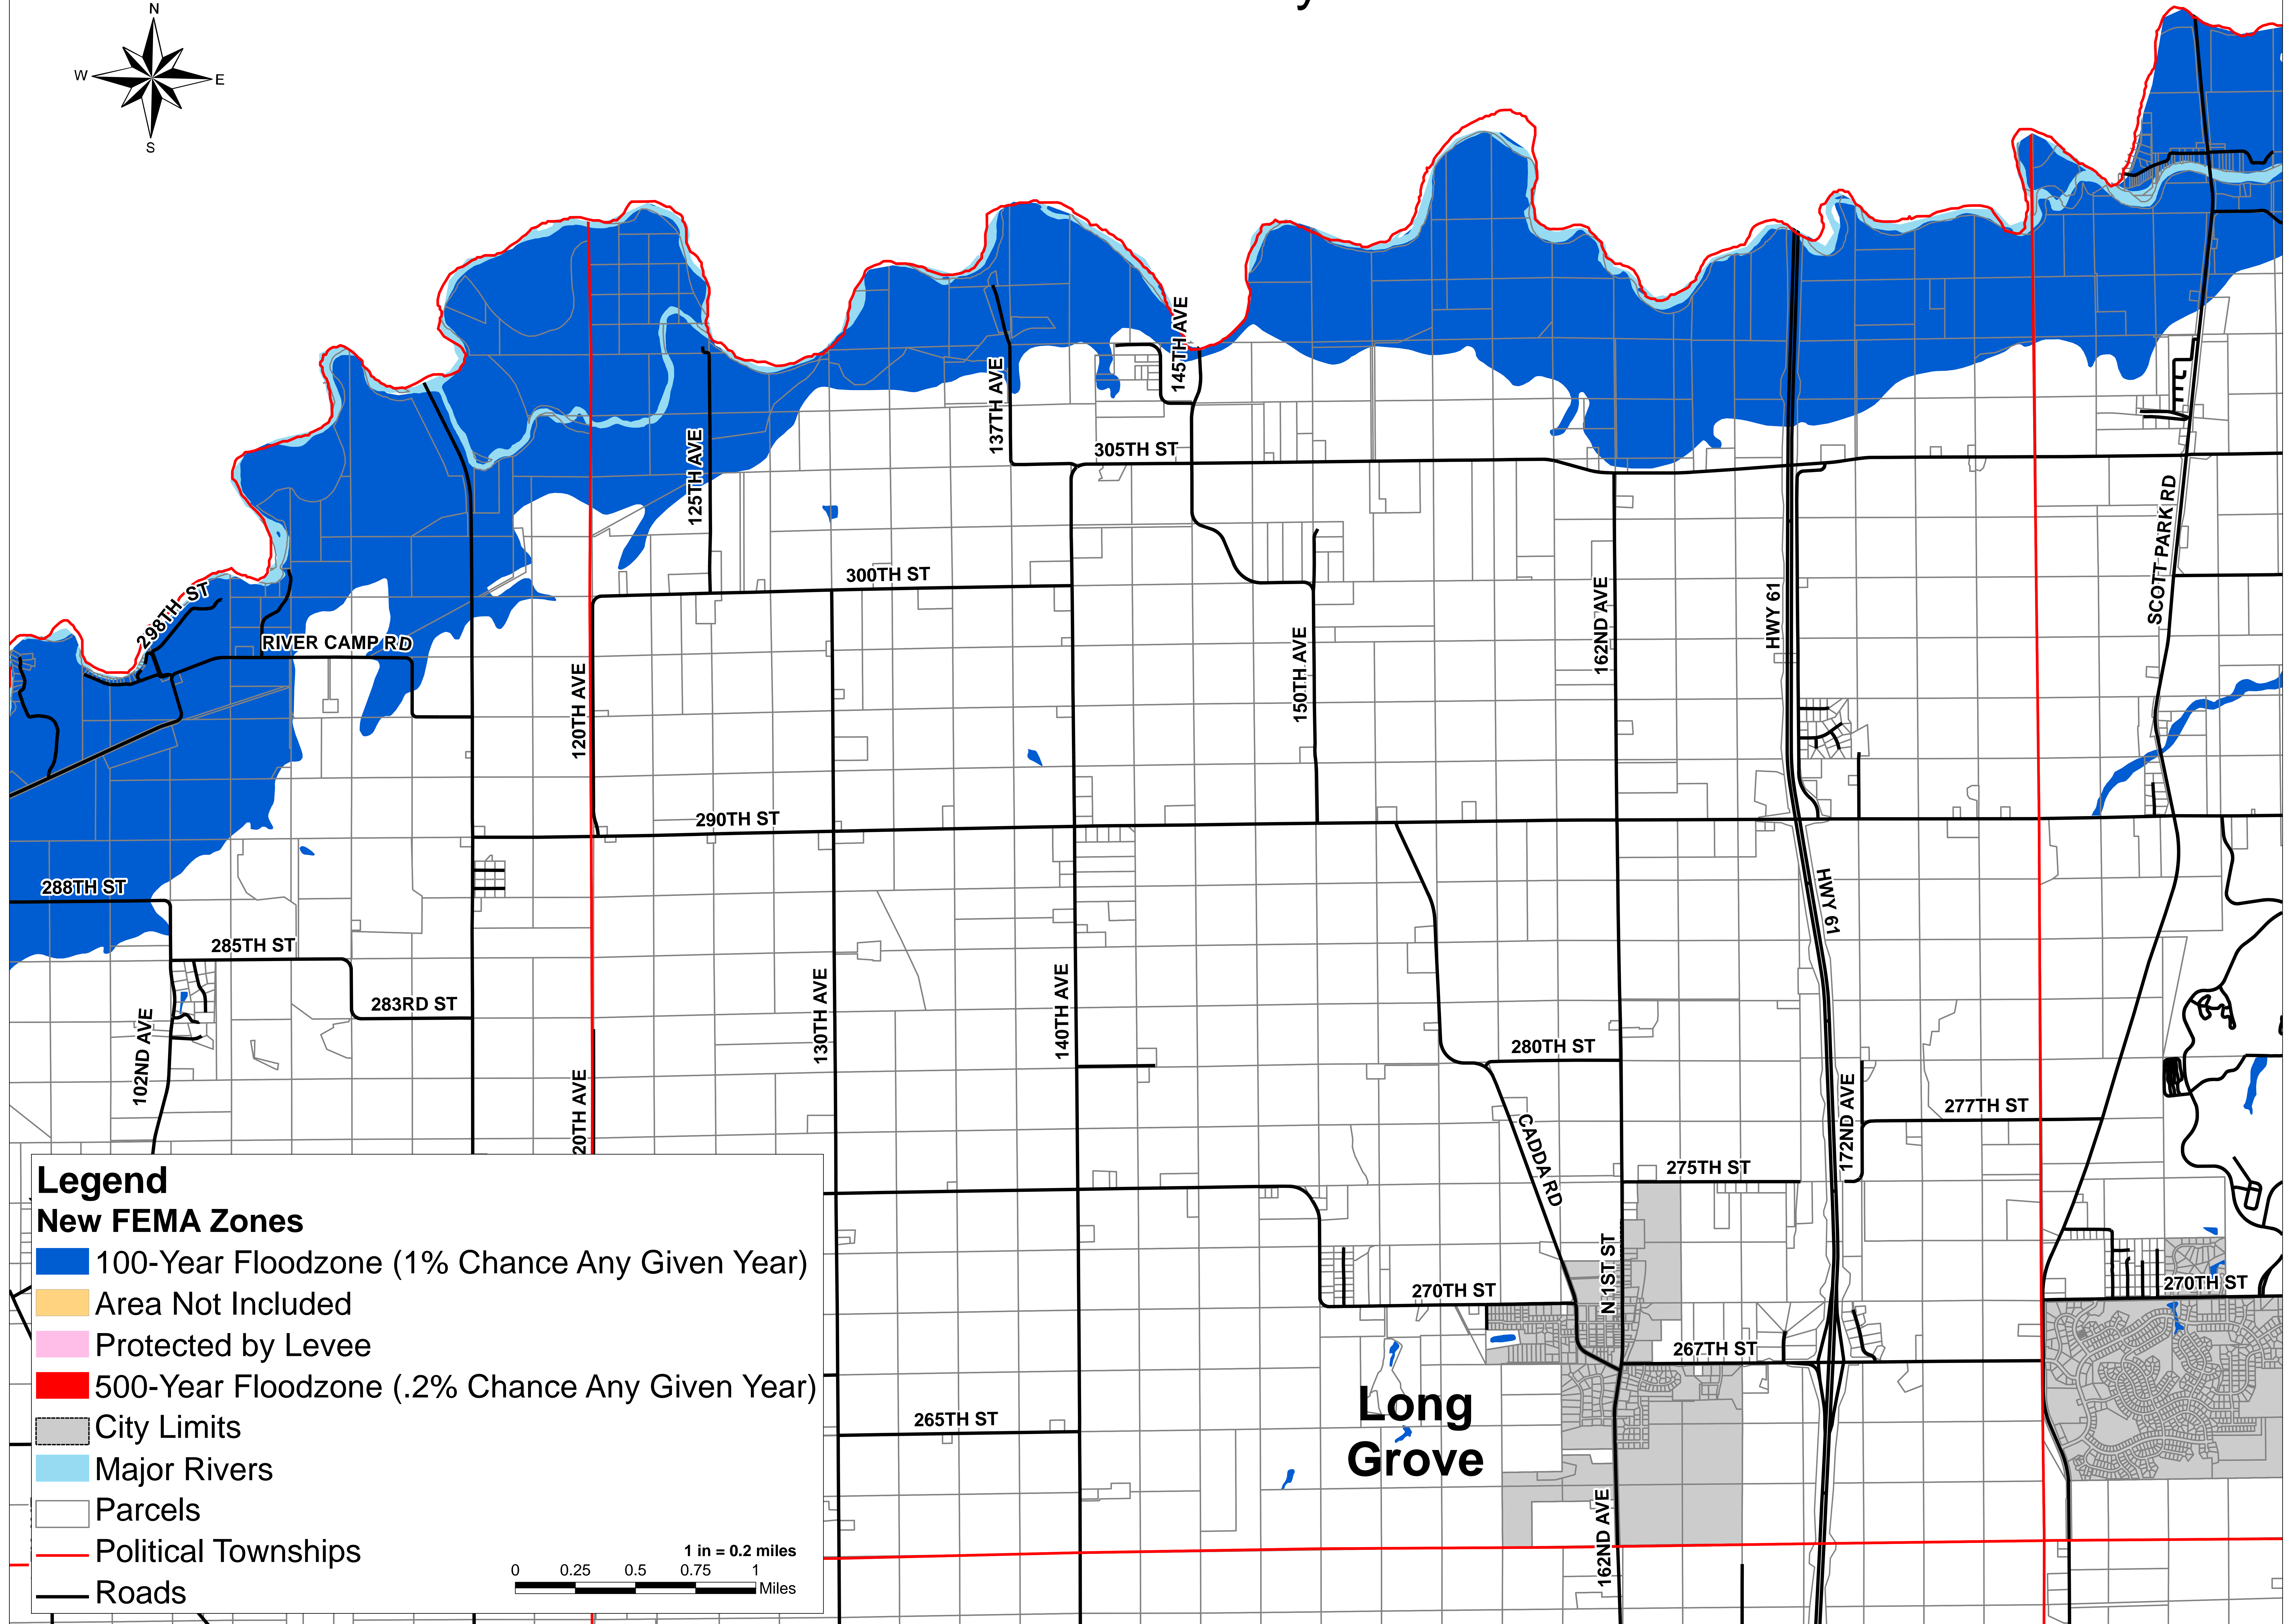

Winfield: New FEMA 100-yr Flood Zone

Legend

New FEMA Zones

- 100-Year Floodzone (1% Chance Any Given Year)
- Area Not Included
- Protected by Levee
- 500-Year Floodzone (.2% Chance Any Given Year)
- City Limits
- Major Rivers
- Parcels
- Political Townships
- Roads